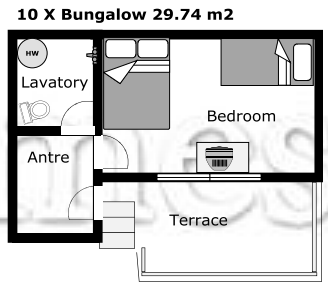

Yantra Homes

3x Buildings ~ 380 m2

2x Buildings including :

- 6x Double Bedrooms, on suit Bathrooms**
- 1x Apartment, on suit Bathrooms**
- 1x Basement, 1x Fitness or 1x unfinished**

1x Building made as:

- 1x Restaurant with kitchen**
- 1x Disco Bar at Basement**

10 X Bungalow 29.74 m2