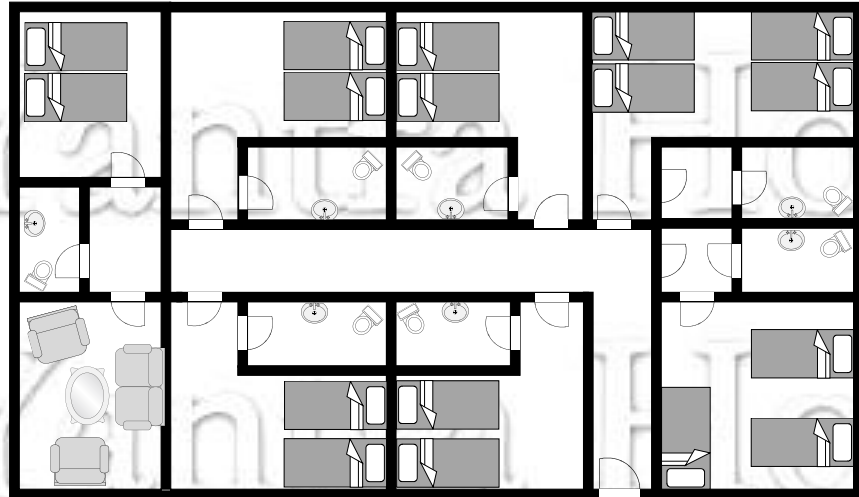

Yantra Homes

3x Buildings ~ 380 m2

2x Buildings including :

- 6x Double Bedrooms, on suit Bathrooms**
- 1x Apartment, on suit Bathrooms**
- 1x Basement, 1x Fitness or 1x unfinished**

1x Building made as:

- 1x Restaurant with kitchen**
- 1x Disco Bar at Basement**

10 X Bungalow 29.74 m2